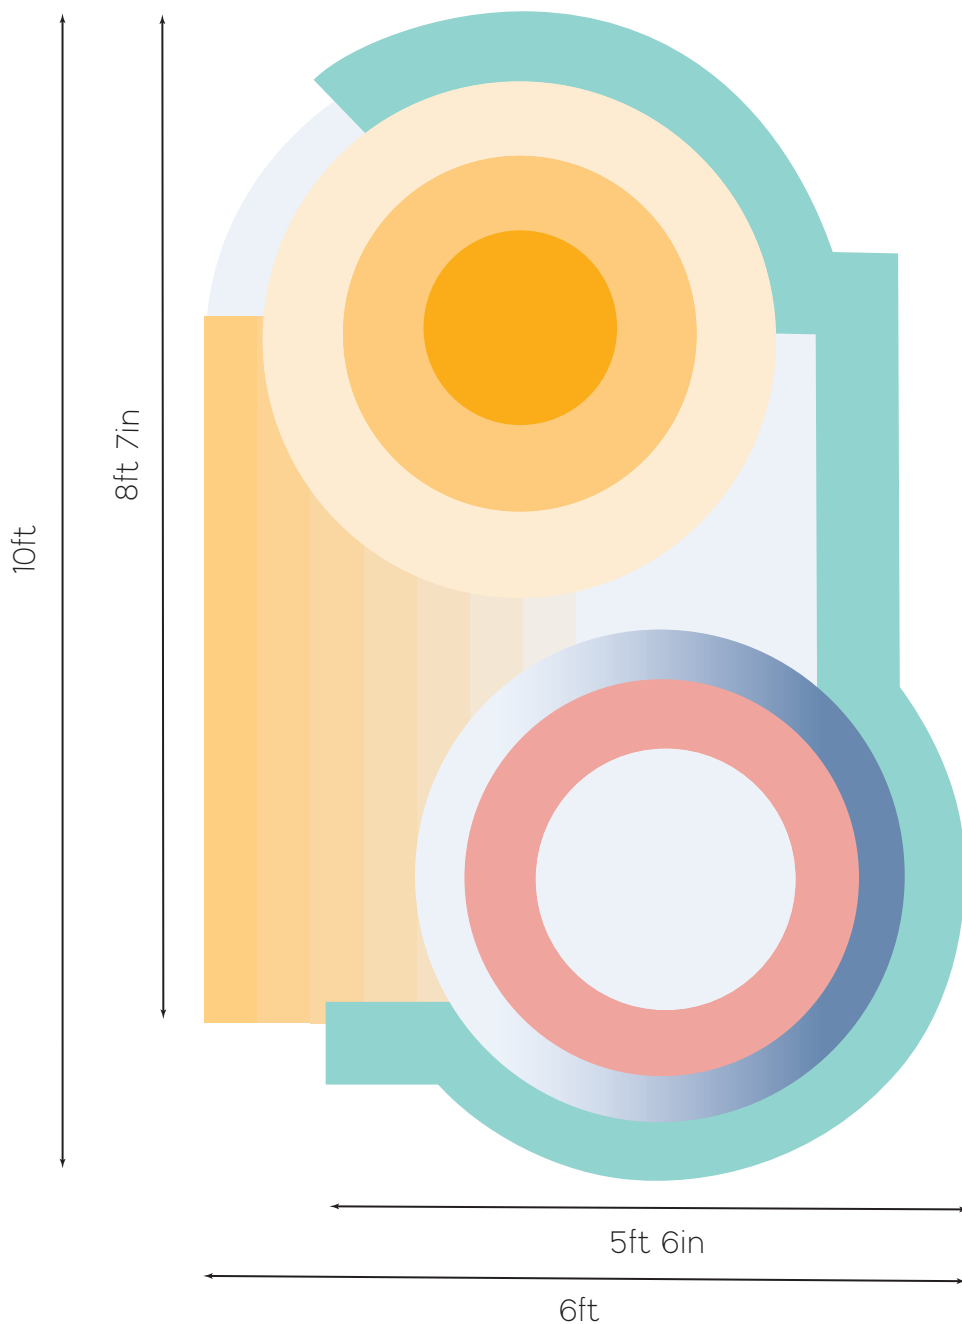

PICNIC

6 x 10 FEET

ORIGIN: NEPAL

MATERIAL: HIMALAYAN WOOL

COMPLETION TIME: 12-16 WEEKS

CONSTRUCTION: HAND KNOTTED

KNOTS: 100/SQ IN.

JENSIN
OKUNISHI
STUDIO

Due to handmade nature of our rugs please allow up to +/- 5% variation in the dimensions of your rug.