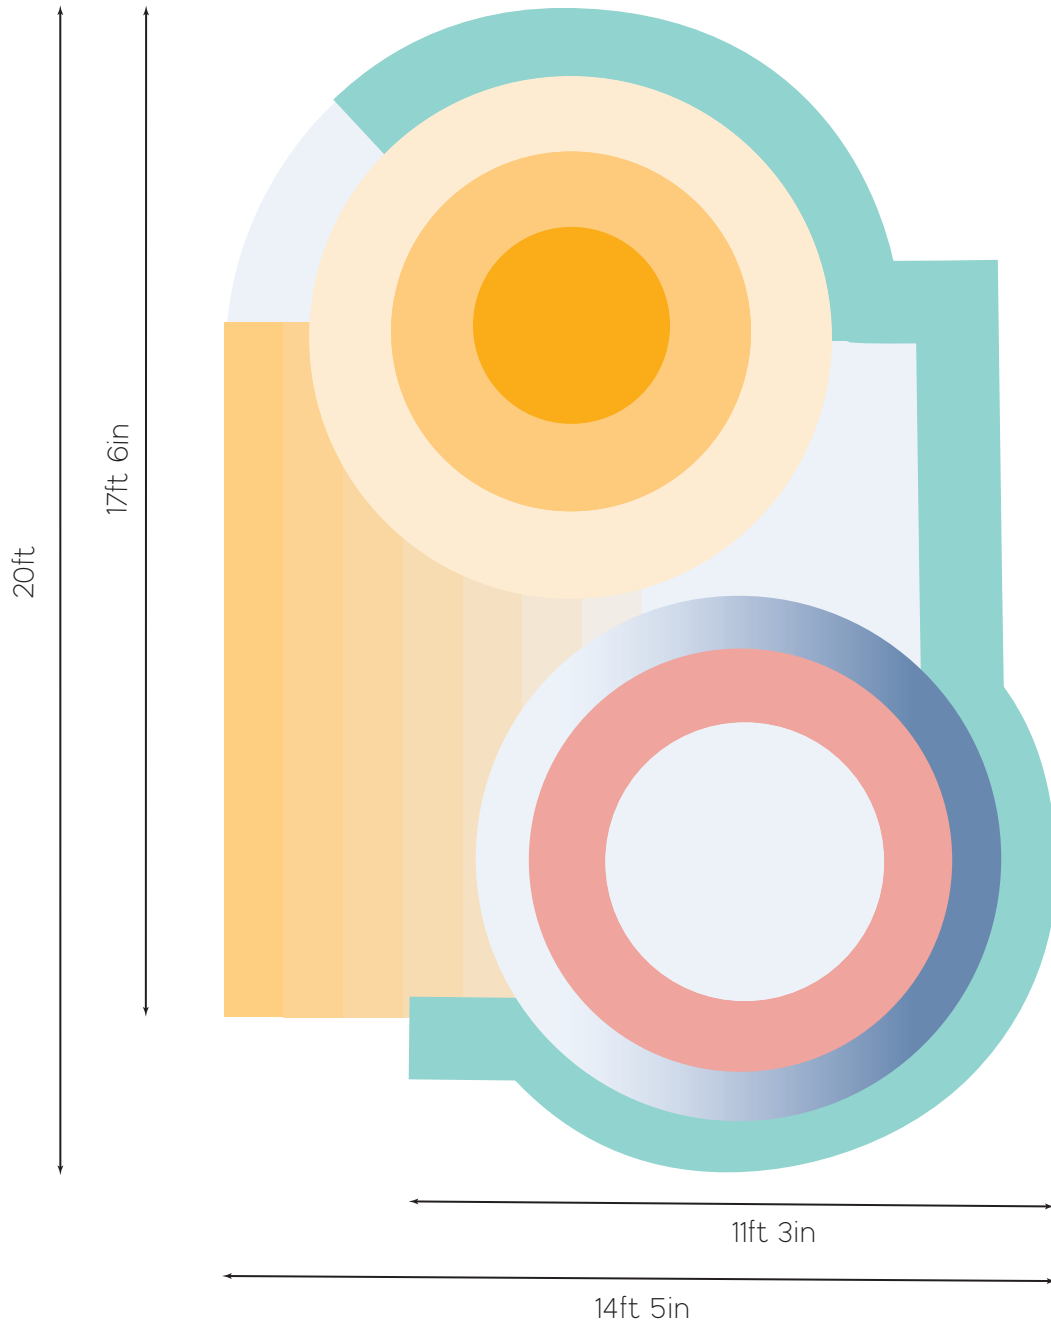

# PICNIC

14' 5" x 20' FEET

ORIGIN: NEPAL

MATERIAL: HIMALAYAN WOOL

COMPLETION TIME: 12-16 WEEKS

CONSTRUCTION: HAND KNOTTED

KNOTS: 100/SQ IN.

JENSIN  
OKUNISHI  
STUDIO

Due to handmade nature of our rugs please allow up to +/- 5% variation in the dimensions of your rug.

JENSIN OKUNISHI STUDIO | [jensinokunishistudio.com](http://jensinokunishistudio.com)

©Jensin Okunishi Studio